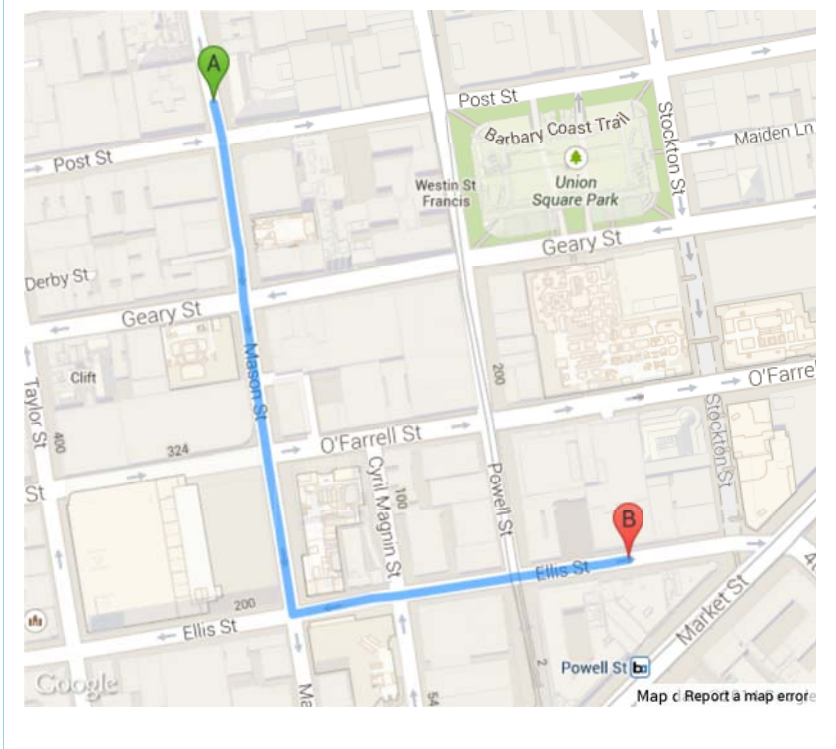

Find Closest Station

Change This Trip

Reverse This Trip

Print

Directions

From: 515 Mason Street, San Francisco
To: Powell St. BART Station

Walking Bicycling Transit Connections Driving

Walking directions are in beta. Use caution – This route may be missing sidewalks or pedestrian paths.

A 515 Mason Street, San Francisco, CA 94102, USA

0.3 mi - about 6 mins

1. Head **south** on **Mason St** toward **Post St** 0.2 mi
2. Turn **left** onto **Ellis St** 0.1 mi
Destination will be on the right

B Powell St. BART Station, San Francisco, CA

Map data ©2014 Google

Google Map

[BART TV / Mobile Site](#)

[Contact / Privacy](#)

© 2014 San Francisco Bay Area Rapid Transit District